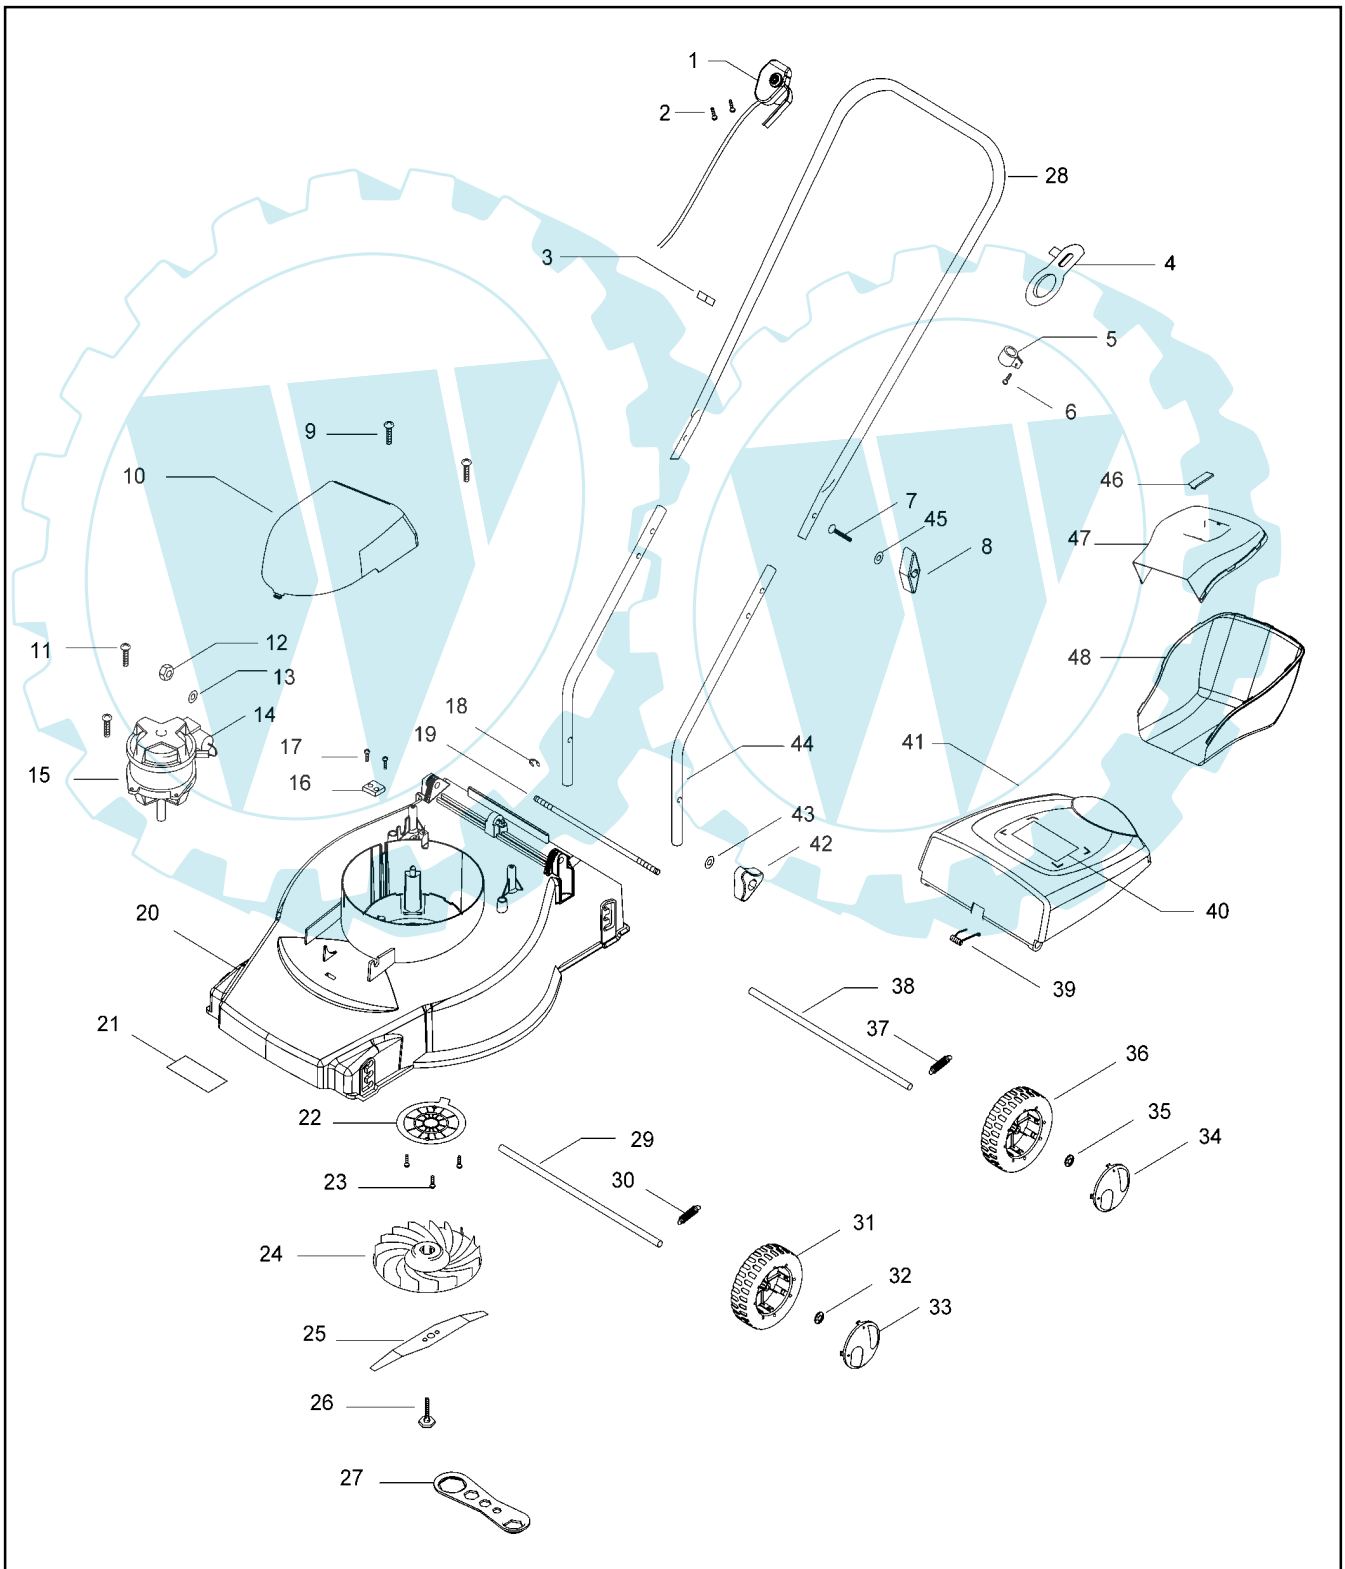

brand **Gardenferr**

date **14.03.03** Sheet **1/2**

Publication No. **AP0303004**

Model

Gardenferr 800W

Product Number

9647702-04

brand Gardenferr

date 14.03.03 Sheet 2/2

Gardenferr 800W

pos	Part No	Description	Qty	pos	Part No	Description	Qty
1	5107117-00/3	Kit switchbox	1	37	5312049-79/4	Spring	1
2	5148085-00/3	Screw	2	38	5130971-00/4	Axle	1
3	5138574-00/8	Cable clip	2	39	5312061-39/2	Spring	1
4	5312070-51/8	Cord Guide	1	40	5138587-00/0	Warning label	1
5	5312049-84/3	Locking ring	1	41	5107067-69/5	Safety flap	1
6	5169307-01/3	Screw	1	42	5119565-00/9	Wing knob	2
7	5149198-01/1	Bolt	2	43	5140266-03/1	Washer	2
8	5119563-00/4	Wing knob	2	44	5119470-67/1	Lower Handle	2
9	5149753-01/3	Screw	2	45	5164491-01/0	Washer	2
10	5119398-67/4	Motor cover	1	46	5130980-67/4	Handle grassbox	1
11	5130974-00/8	Screw	2	47	5107064-67/5	Grassbox upper	1
12	5149106-00/6	Nut	1	48	5107066-67/1	Grassbox lower	1
13	5139099-00/5	Toothlock washer	1				
14	5131107-06/1	Capacitor motor	1				
		Leroy somer					
	5131107-05/3	Capacitor motor	1				
		Memaf					
15	5119534-00/5	Motor kit	1				
16	5140705-00/4	Clamp	1				
17	5149753-01/3	Screw	2				
18	5131041-00/5	E clip	1				
19	5131038-00/1	Tie rod	1				
20	5107061-69/8	Deck	1				
21	5131087-02/4	Model label	1				
22	5128194-68/4	Finger protection plate	1				
23	5149753-01/3	Screw	3				
24	5119495-00/9	Impeller	1				
25	5119494-00/2	Blade	1				
26	5131064-00/7	Blade bolt	1				
27	5312103-61/6	Spanner	1				
28	5119469-67/3	Handle upper	1				
29	5130971-00/4	Axle	1				
30	5312049-74/4	Spring	1				
31	5119447-67/9	Wheel	2				
32	5149679-00/2	Starlock Washer	2				
33	5119448-74/3	Hub cap	2				
34	5119446-74/7	Hub cap	2				
35	5149679-00/2	Starlock Washer	2				
36	5119445-67/3	Wheel	2				